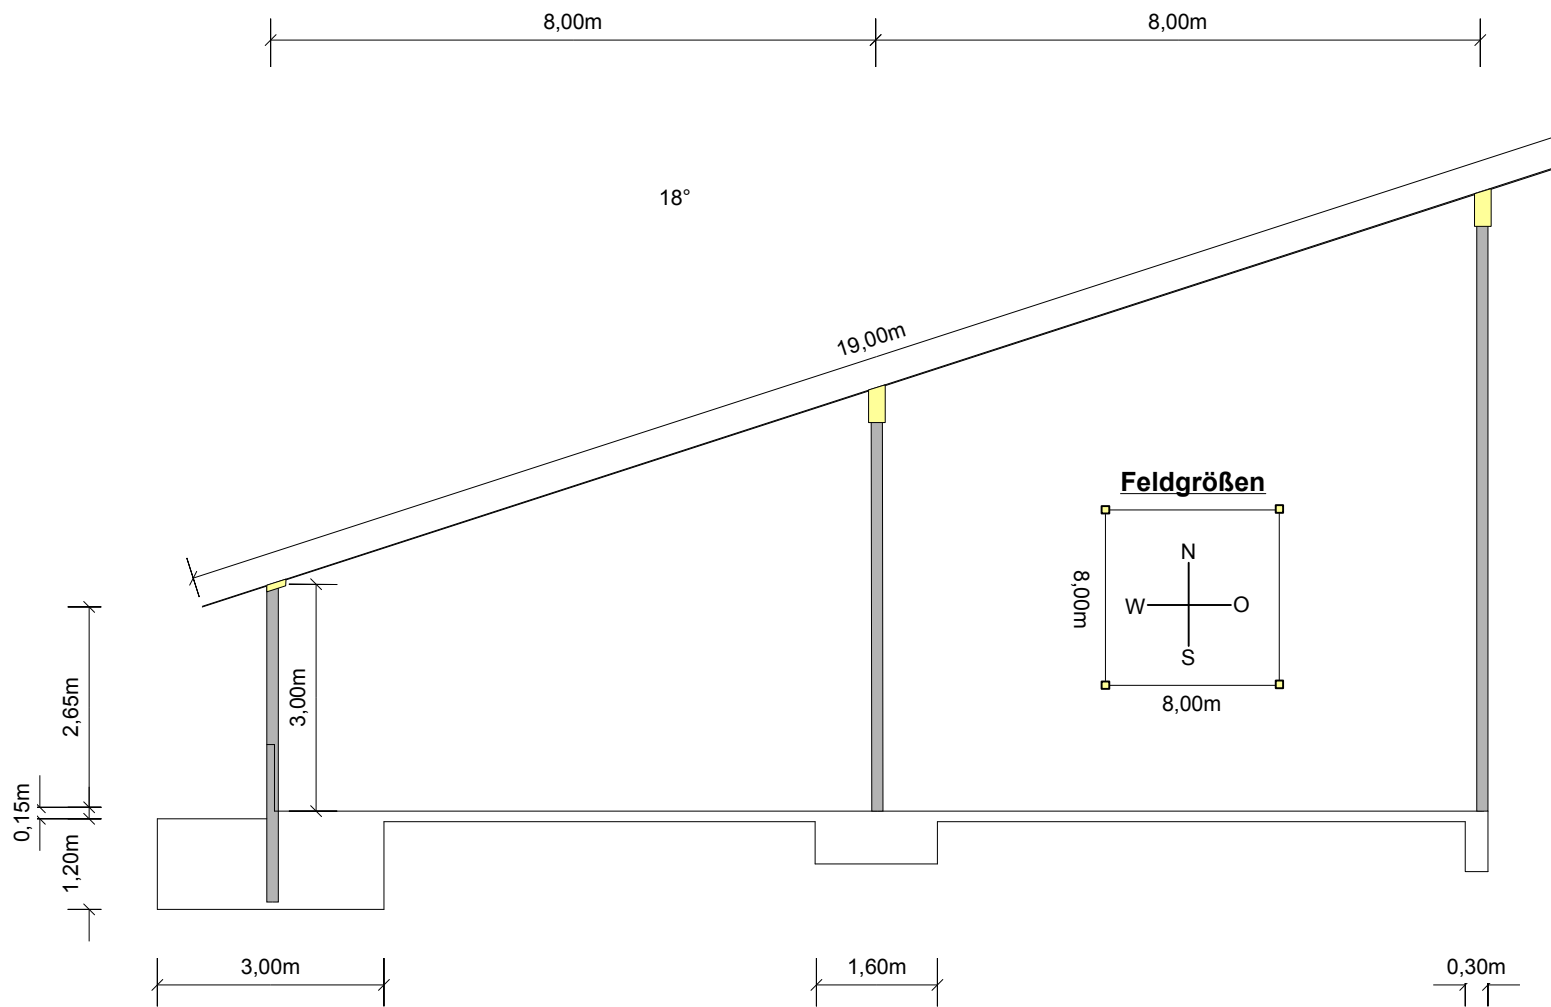

Systembausatzhalle Schnittzeichnung

An de Reith 12
25721 Eggstedt
Tel: 0 48 30 / 90 11 99 3
Fax: 0 48 30 / 90 15 69
info@pm-hallenbau.de
www.pm-hallenbau.de

- SB 32 - 16,00m x 32,00m
- SB 40 - 16,00m x 40,00m
- SB 48 - 16,00m x 48,00m
- SB 56 - 16,00m x 56,00m
- SB 64 - 16,00m x 64,00m
- SB 72 - 16,00m x 72,00m
- SB 80 - 16,00m x 80,00m
- SB 88 - 16,00m x 88,00m
- SB 96 - 16,00m x 96,00m